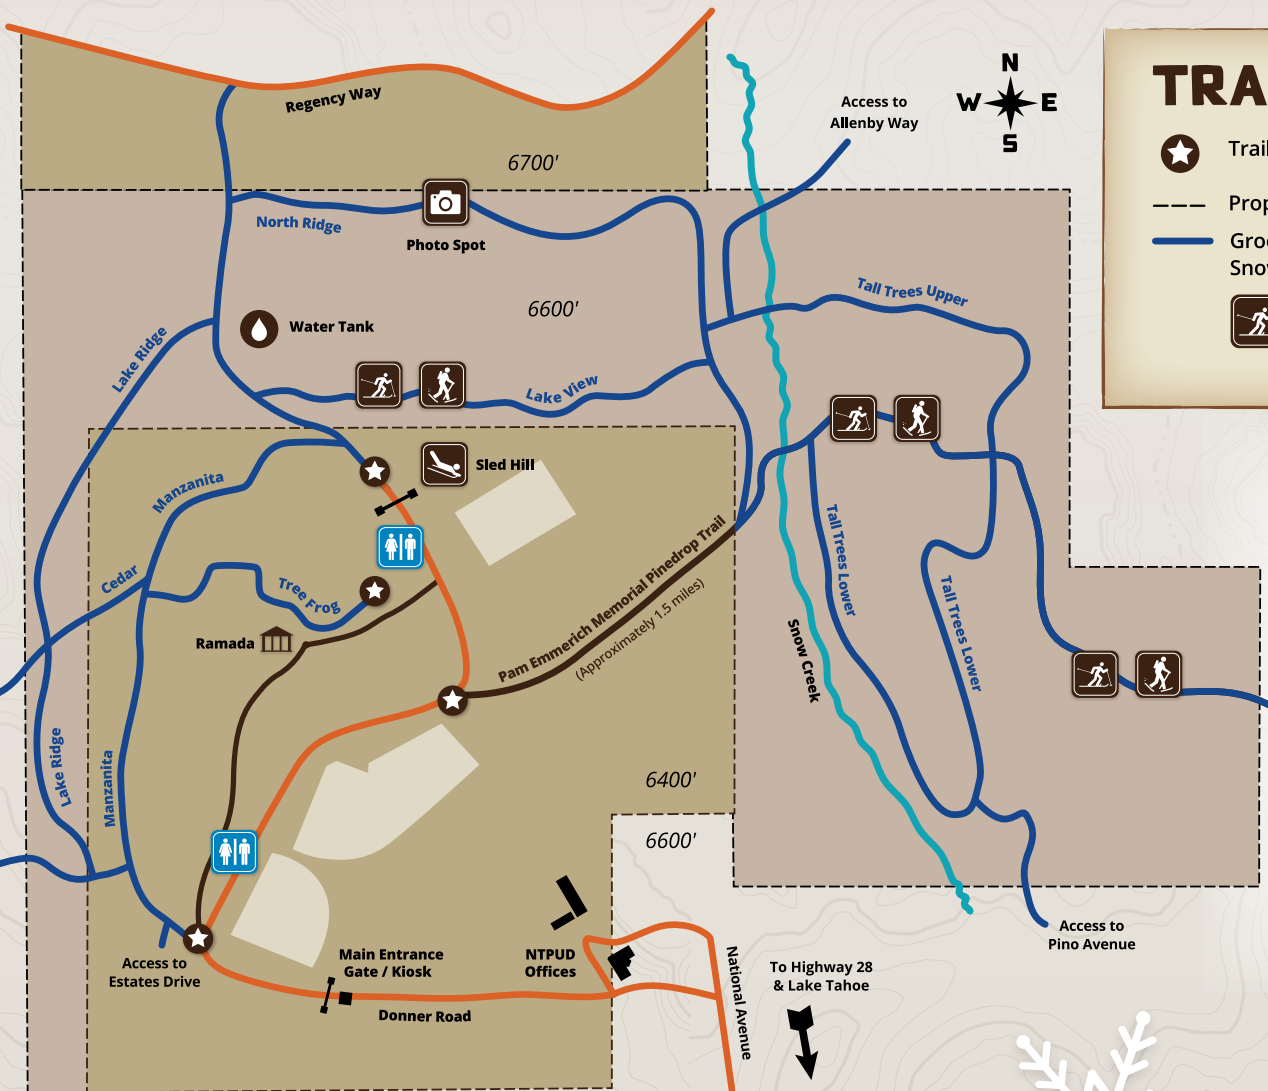

NORTH TAHOE REGIONAL PARK

PARK TRAIL SYSTEM - WINTER

TRAIL MAP LEGEND

Trailhead	Paved Bike Path (cleared of snow)
Property Boundary	Road
Groomed XC Ski / Snowshoe Trail	Creek
	Regional Park Land
	Other Public Land

VISITOR RESPONSIBILITIES

- **INFORM:** Let someone know where you are going and when you will return
- **PACK-IN, PACK-OUT:** Properly dispose of your litter
- **TREAD LIGHTLY:** Do not damage or remove any vegetation
- **READ:** Recognize posted signs and ordinances and comply with the closed areas and private property postings
- **BE AWARE:** Take note of elevation, temperature, and the changeable weather conditions